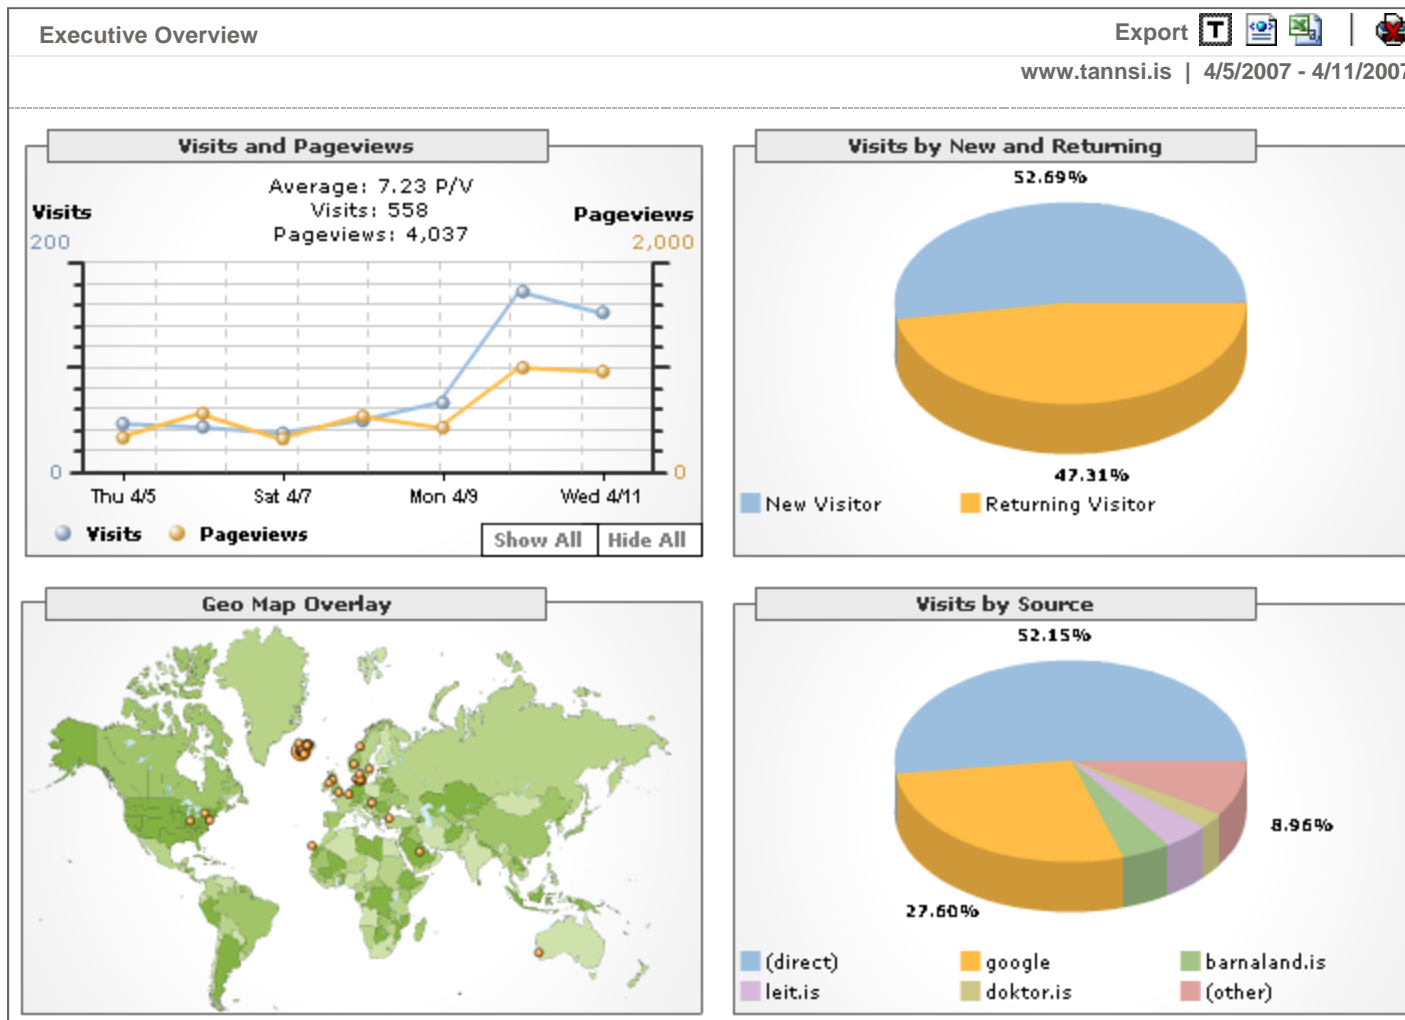

### Reports: www.tannsi.is

Help Information

Visitor Summary

The four graphics in this report provide a quick snapshot of visits to your site. Shown are:

- the total number of visits and pageviews your site received, the average number of pageviews per visit (P/V), and the number of visits and pageviews over time. Averages are calculated over the entire selected date range including dates not yet elapsed when applicable.
- the number of first-time visits and returning visits
- the cities from which the most visitors come to your site
- your top referral sources.

Reports: www.tannsi.is

Help Information

Visitor Summary

The four graphics in this report provide a quick snapshot of visits to your site. Shown are:

- the total number of visits and pageviews your site received, the average number of pageviews per visit (P/V), and the number of visits and pageviews over time. Averages are calculated over the entire selected date range including dates not yet elapsed when applicable.
- the number of first-time visits and returning visits
- the cities from which the most visitors come to your site
- your top referral sources.